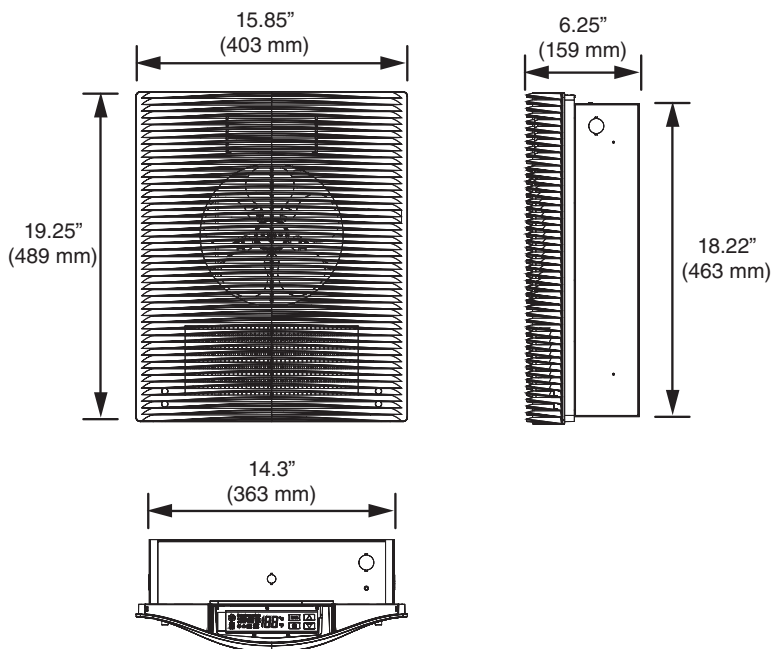

DIMENSIONS

FEATURES

- 100% Energy Efficient - heater automatically adjusts wattage output
- 5 day / 2 day Programming
- Security Lockout feature
- Unique Styling - No other heater in the market comes close to the unique styling of the SmartSeries®
- Fan only mode (no heat) for supplemental ventilation
- On / Off switch
- BMS feature allows connection to Building Management Systems (Dry contact)
- Easy to use LCD touch screen, with night light feature
- Remote control to make adjustments anywhere in the room
- 2-piece construction for easy installation
- Precise heat output within 1.5°F of set temperature
- Thermostat range 40°-99°F (4°-37°C)
- 5-Year Element Warranty

MOUNTING LIMITATIONS

Do not install heater closer than 12" to the floor, 12" to an adjacent wall, 36" to the ceiling. Do not install heater behind towel rack or door, upside down or sideways, in the floor, in the ceiling, or in closets.