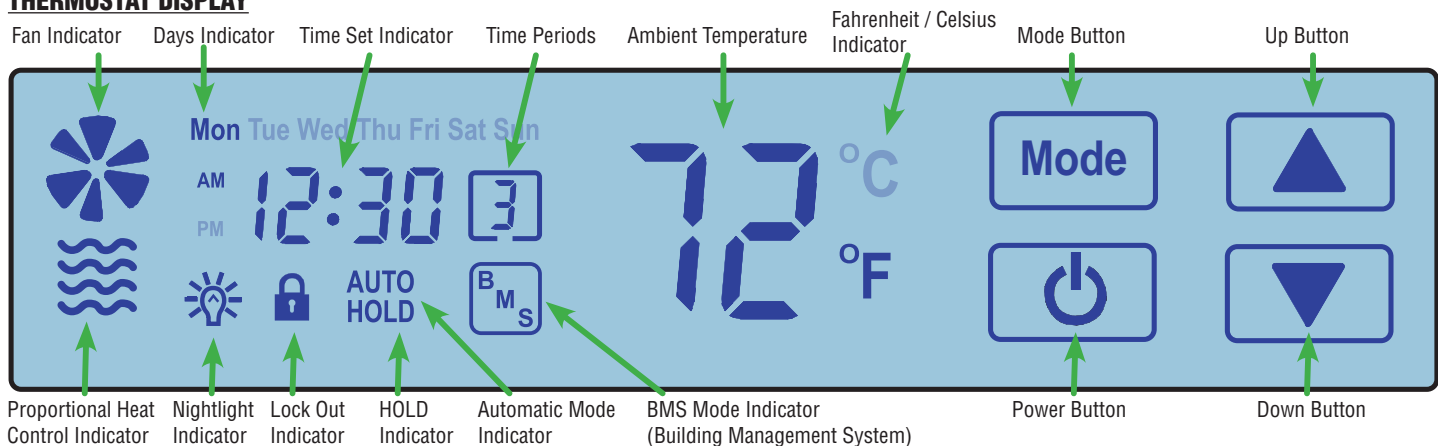

Four colors to choose from:
Bronze, Navajo White, Aluminum and Northern White

SMART[™]
ENERGY SAVER

OUTSMART THE COMPETITION

SMARTSERIES[™]
www.smartseriesheat.com

OUTSMART THE COMPETITION

SELECTION CHART

CATALOG NUMBER	UPC	VOLTS	WATTS	MAX AMPS	MAX BTUHR
SSAR1802	6 85360 15683 5	120	540 - 1800	15	6,142
SSAR4808	6 85360 15675 0	208	1800 - 4800	23.1	16,378
SSAR4804	6 85360 15678 1	240	1800 - 4800	20.0	16,378
SSAR4807	6 85360 15679 8	277	1800 - 4800	17.3	16,378

THERMOSTAT DISPLAY

DIMENSIONS

FEATURES

- ▶ 100% Energy Efficient - heater automatically adjusts wattage output
- ▶ 5 day / 2 day Programming
- ▶ Security Lockout feature
- ▶ Unique Styling - No other heater in the market comes close to the unique styling of the SmartSeries®
- ▶ Fan only mode (no heat) for supplemental ventilation
- ▶ On / Off switch
- ▶ BMS feature allows connection to Building Management Systems (Dry contact)
- ▶ Easy to use LCD touch screen, with night light feature
- ▶ Remote control to make adjustments anywhere in the room
- ▶ 2-piece construction for easy installation
- ▶ Precise heat output within 1.5°F of set temperature
- ▶ Thermostat range 40°-99°F (4°-37°C)
- ▶ 5-Year Element Warranty